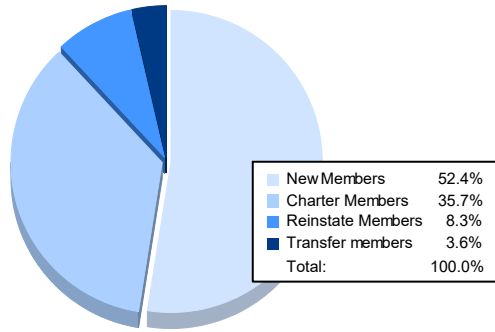

Year	New Clubs	Dropped Clubs	Gain/Loss Clubs	New Members	Charter Members	Reinstate Members	Transfer Members	Total Member Added	Total Members Dropped	Gain/Loss Members
2016-2017	0	0	0	101	0	2	5	108	106	2
2017-2018	0	2	-2	52	1	12	3	68	164	-96
2018-2019	0	0	0	49	0	9	3	61	106	-45
2019-2020	0	2	-2	42	0	8	5	55	103	-48
2020-2021	1	0	1	44	30	7	3	84	77	7
<b>Average</b>	<b>0</b>	<b>1</b>	<b>-1</b>	<b>58</b>	<b>6</b>	<b>8</b>	<b>4</b>	<b>75</b>	<b>111</b>	<b>-36</b>

### Membership Composition June 2021 Cumulative

### Gender Composition June 2021 Cumulative