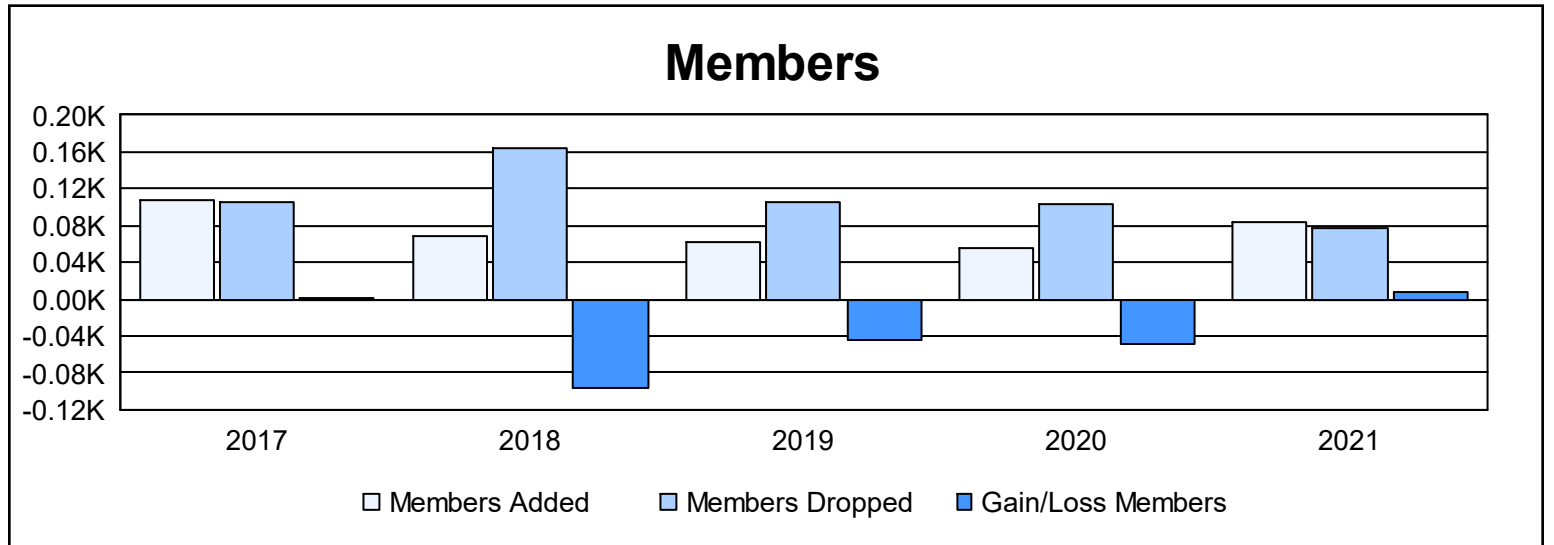

Year	New Clubs	Dropped Clubs	Gain/Loss Clubs	New Members	Charter Members	Reinstate Members	Transfer Members	Total Member Added	Total Members Dropped	Gain/Loss Members
2016-2017	0	0	0	101	0	2	5	108	106	2
2017-2018	0	2	-2	52	1	12	3	68	164	-96
2018-2019	0	0	0	49	0	9	3	61	106	-45
2019-2020	0	2	-2	42	0	8	5	55	103	-48
2020-2021	1	0	1	44	30	7	3	84	77	7
<b>Average</b>	<b>0</b>	<b>1</b>	<b>-1</b>	<b>58</b>	<b>6</b>	<b>8</b>	<b>4</b>	<b>75</b>	<b>111</b>	<b>-36</b>

### Membership Composition June 2021 Cumulative