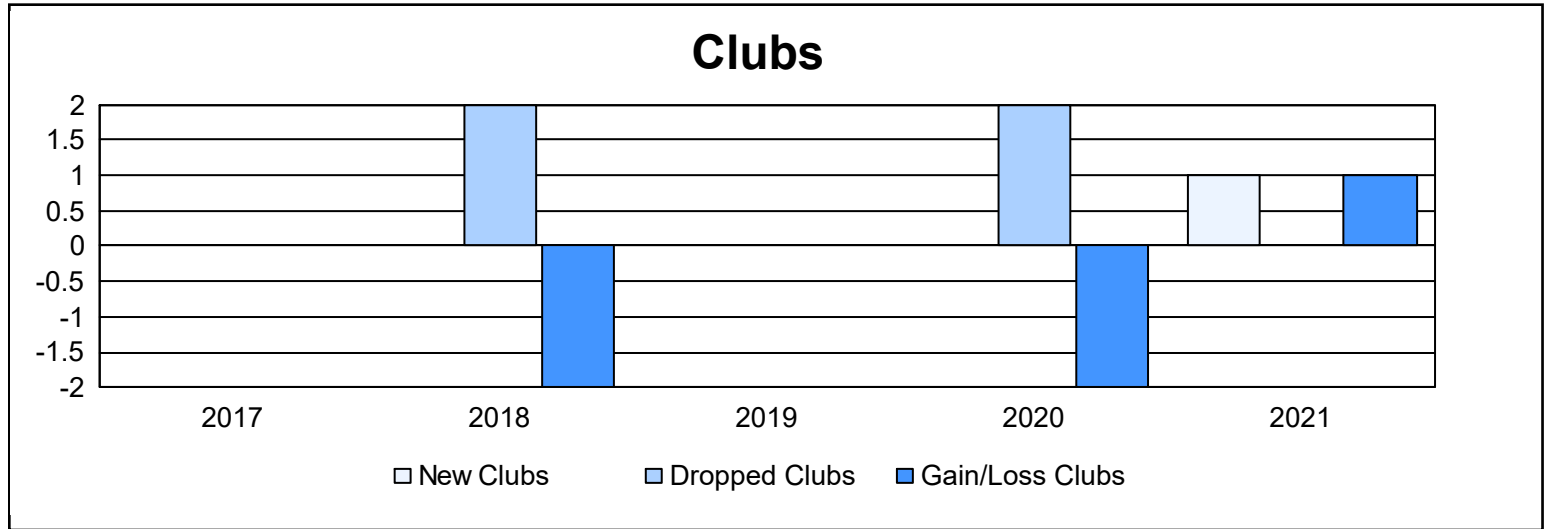

Year	New Clubs	Dropped Clubs	Gain/Loss Clubs	New Members	Charter Members	Reinstate Members	Transfer Members	Total Member Added	Total Members Dropped	Gain/Loss Members
2016-2017	0	0	0	101	0	2	5	108	106	2
2017-2018	0	2	-2	52	1	12	3	68	164	-96
2018-2019	0	0	0	49	0	9	3	61	106	-45
2019-2020	0	2	-2	42	0	8	5	55	103	-48
2020-2021	1	0	1	44	30	7	3	84	77	7
<b>Average</b>	<b>0</b>	<b>1</b>	<b>-1</b>	<b>58</b>	<b>6</b>	<b>8</b>	<b>4</b>	<b>75</b>	<b>111</b>	<b>-36</b>

### Membership Composition June 2021 Cumulative